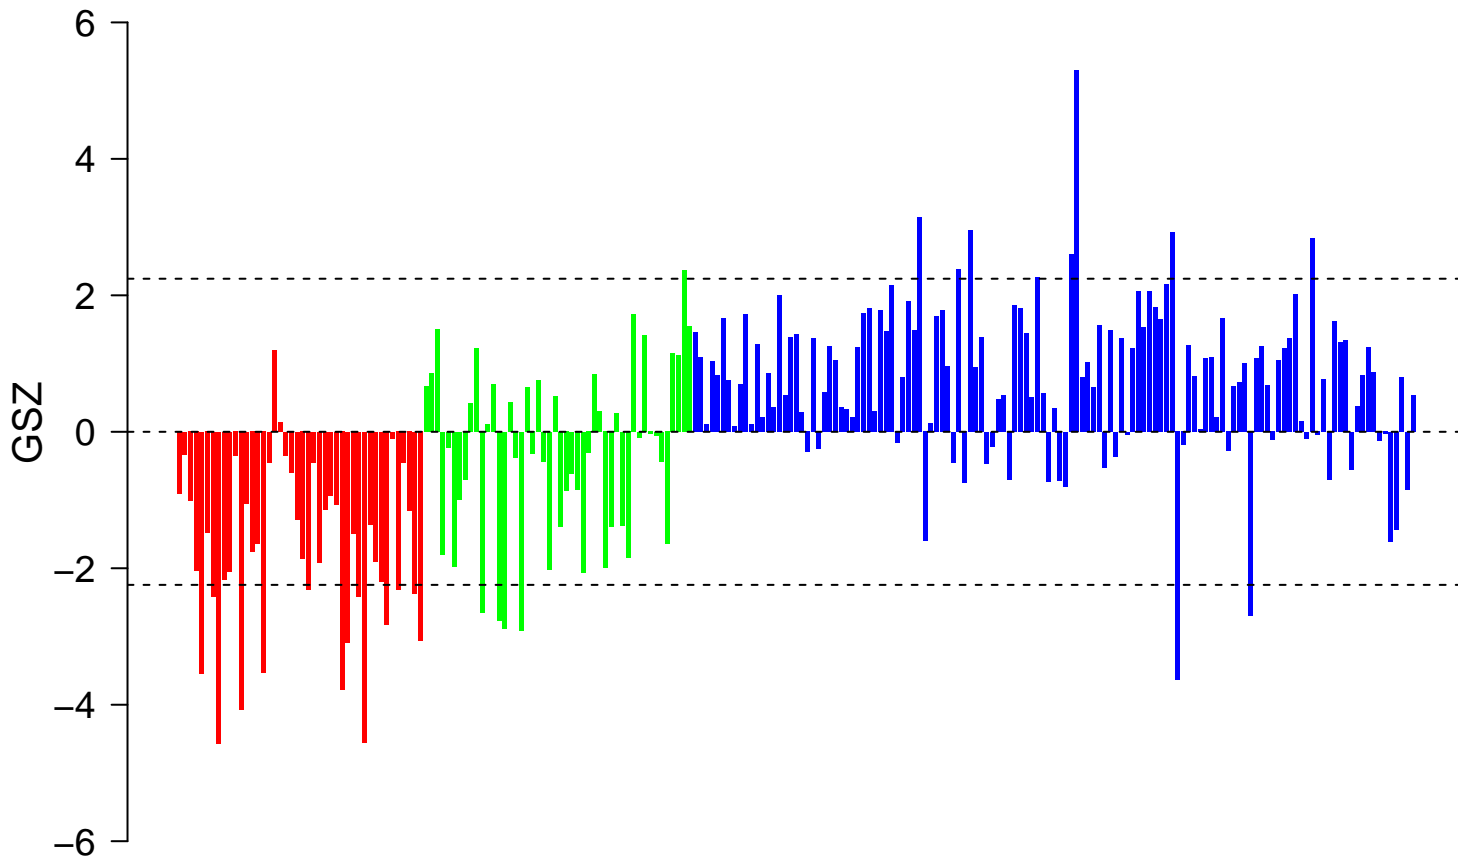

ST_INTERLEUKIN_13_PATHWAY

ST_INTERLEUKIN_13_PATHWAY

■ on
■ -
□ off

ST_INTERLEUKIN_13_PATHWAY