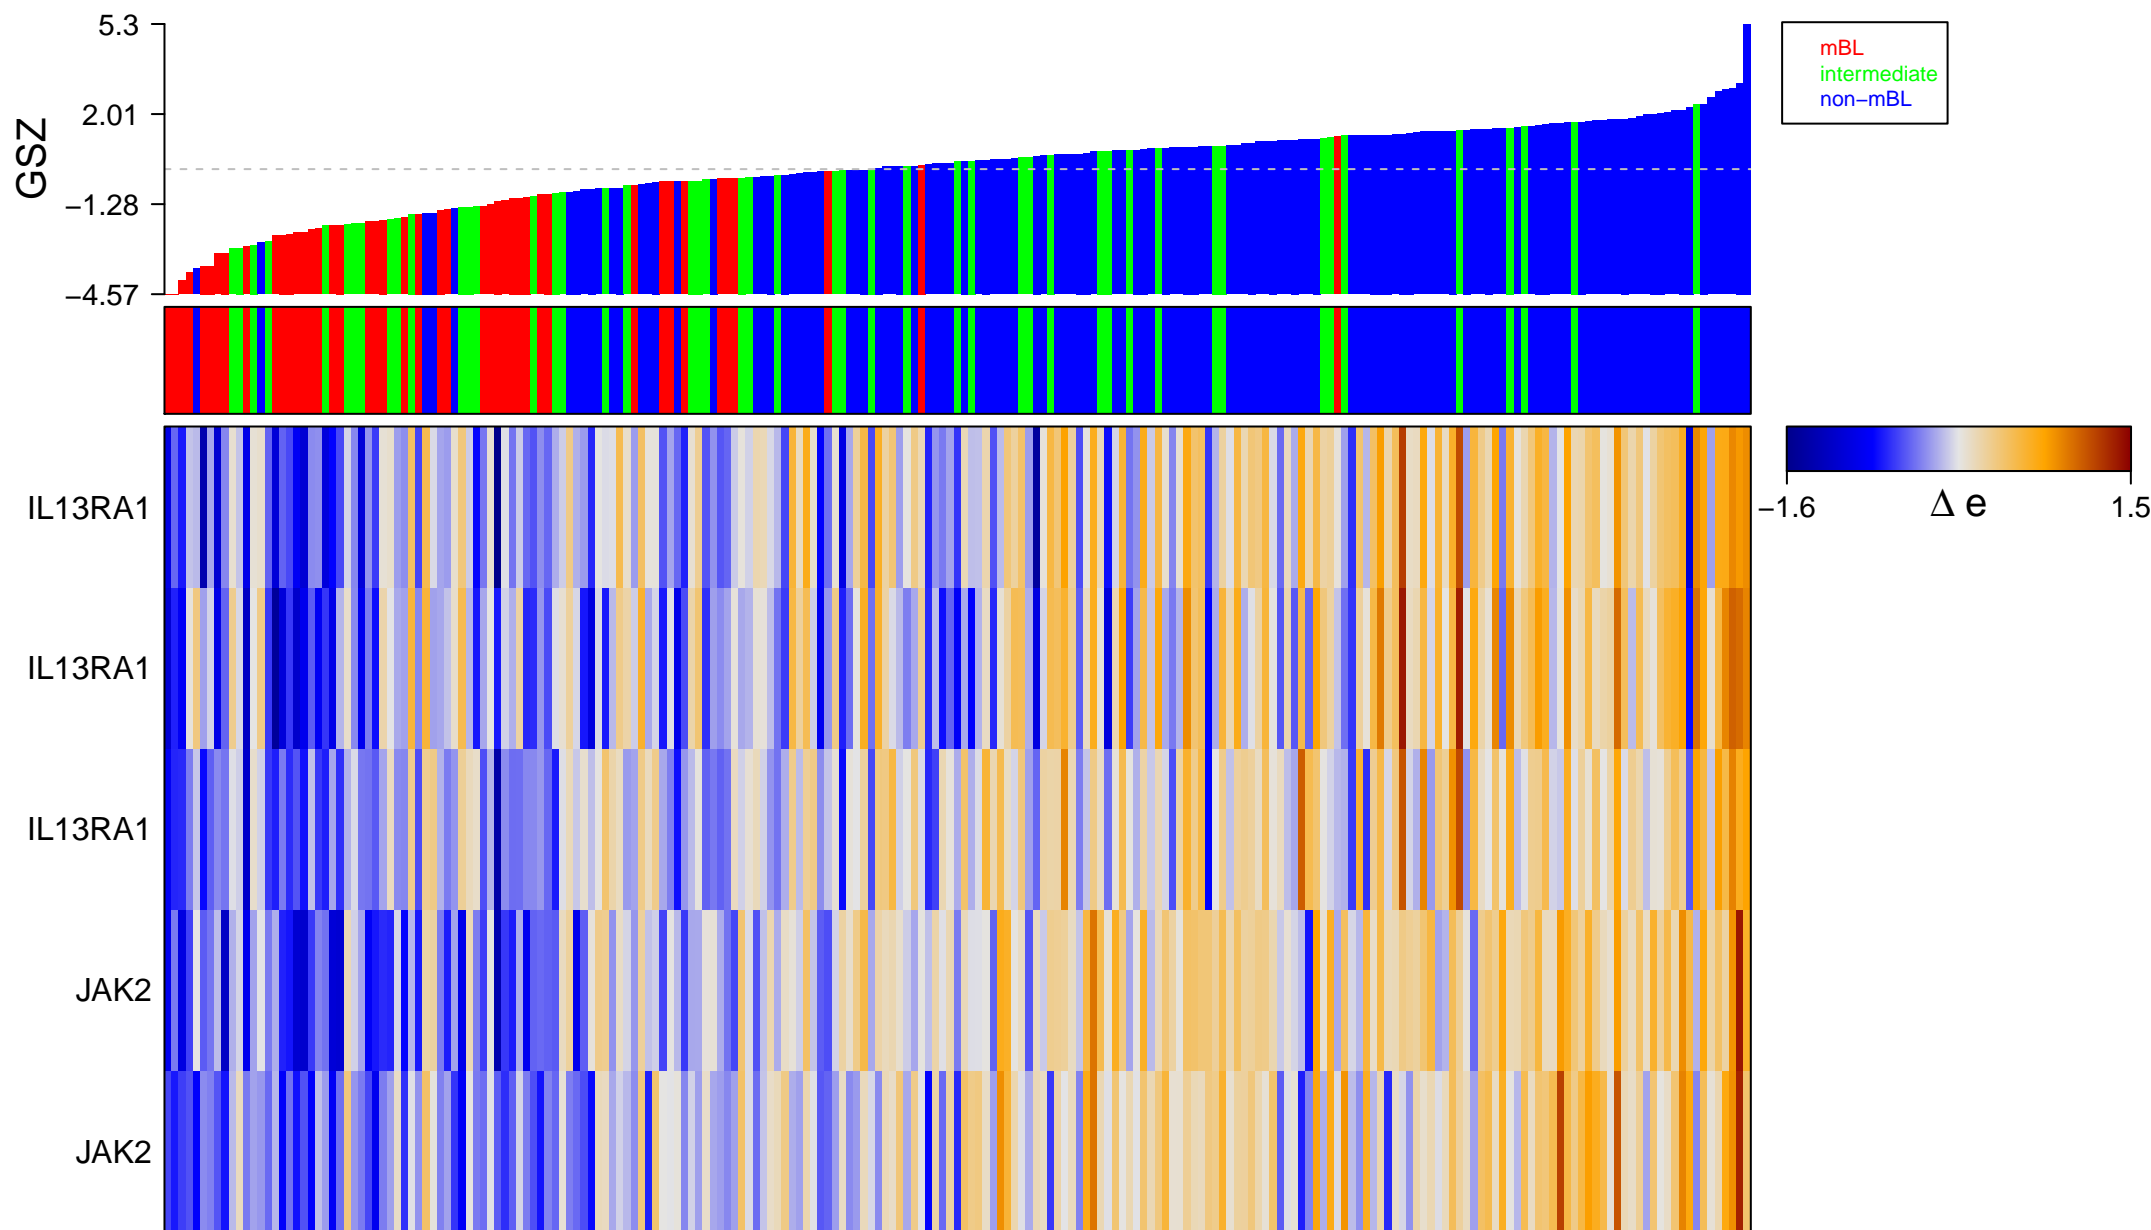

ST_INTERLEUKIN_13_PATHWAY

ST_INTERLEUKIN_13_PATHWAY

■ on
■ -
□ off

ST_INTERLEUKIN_13_PATHWAY